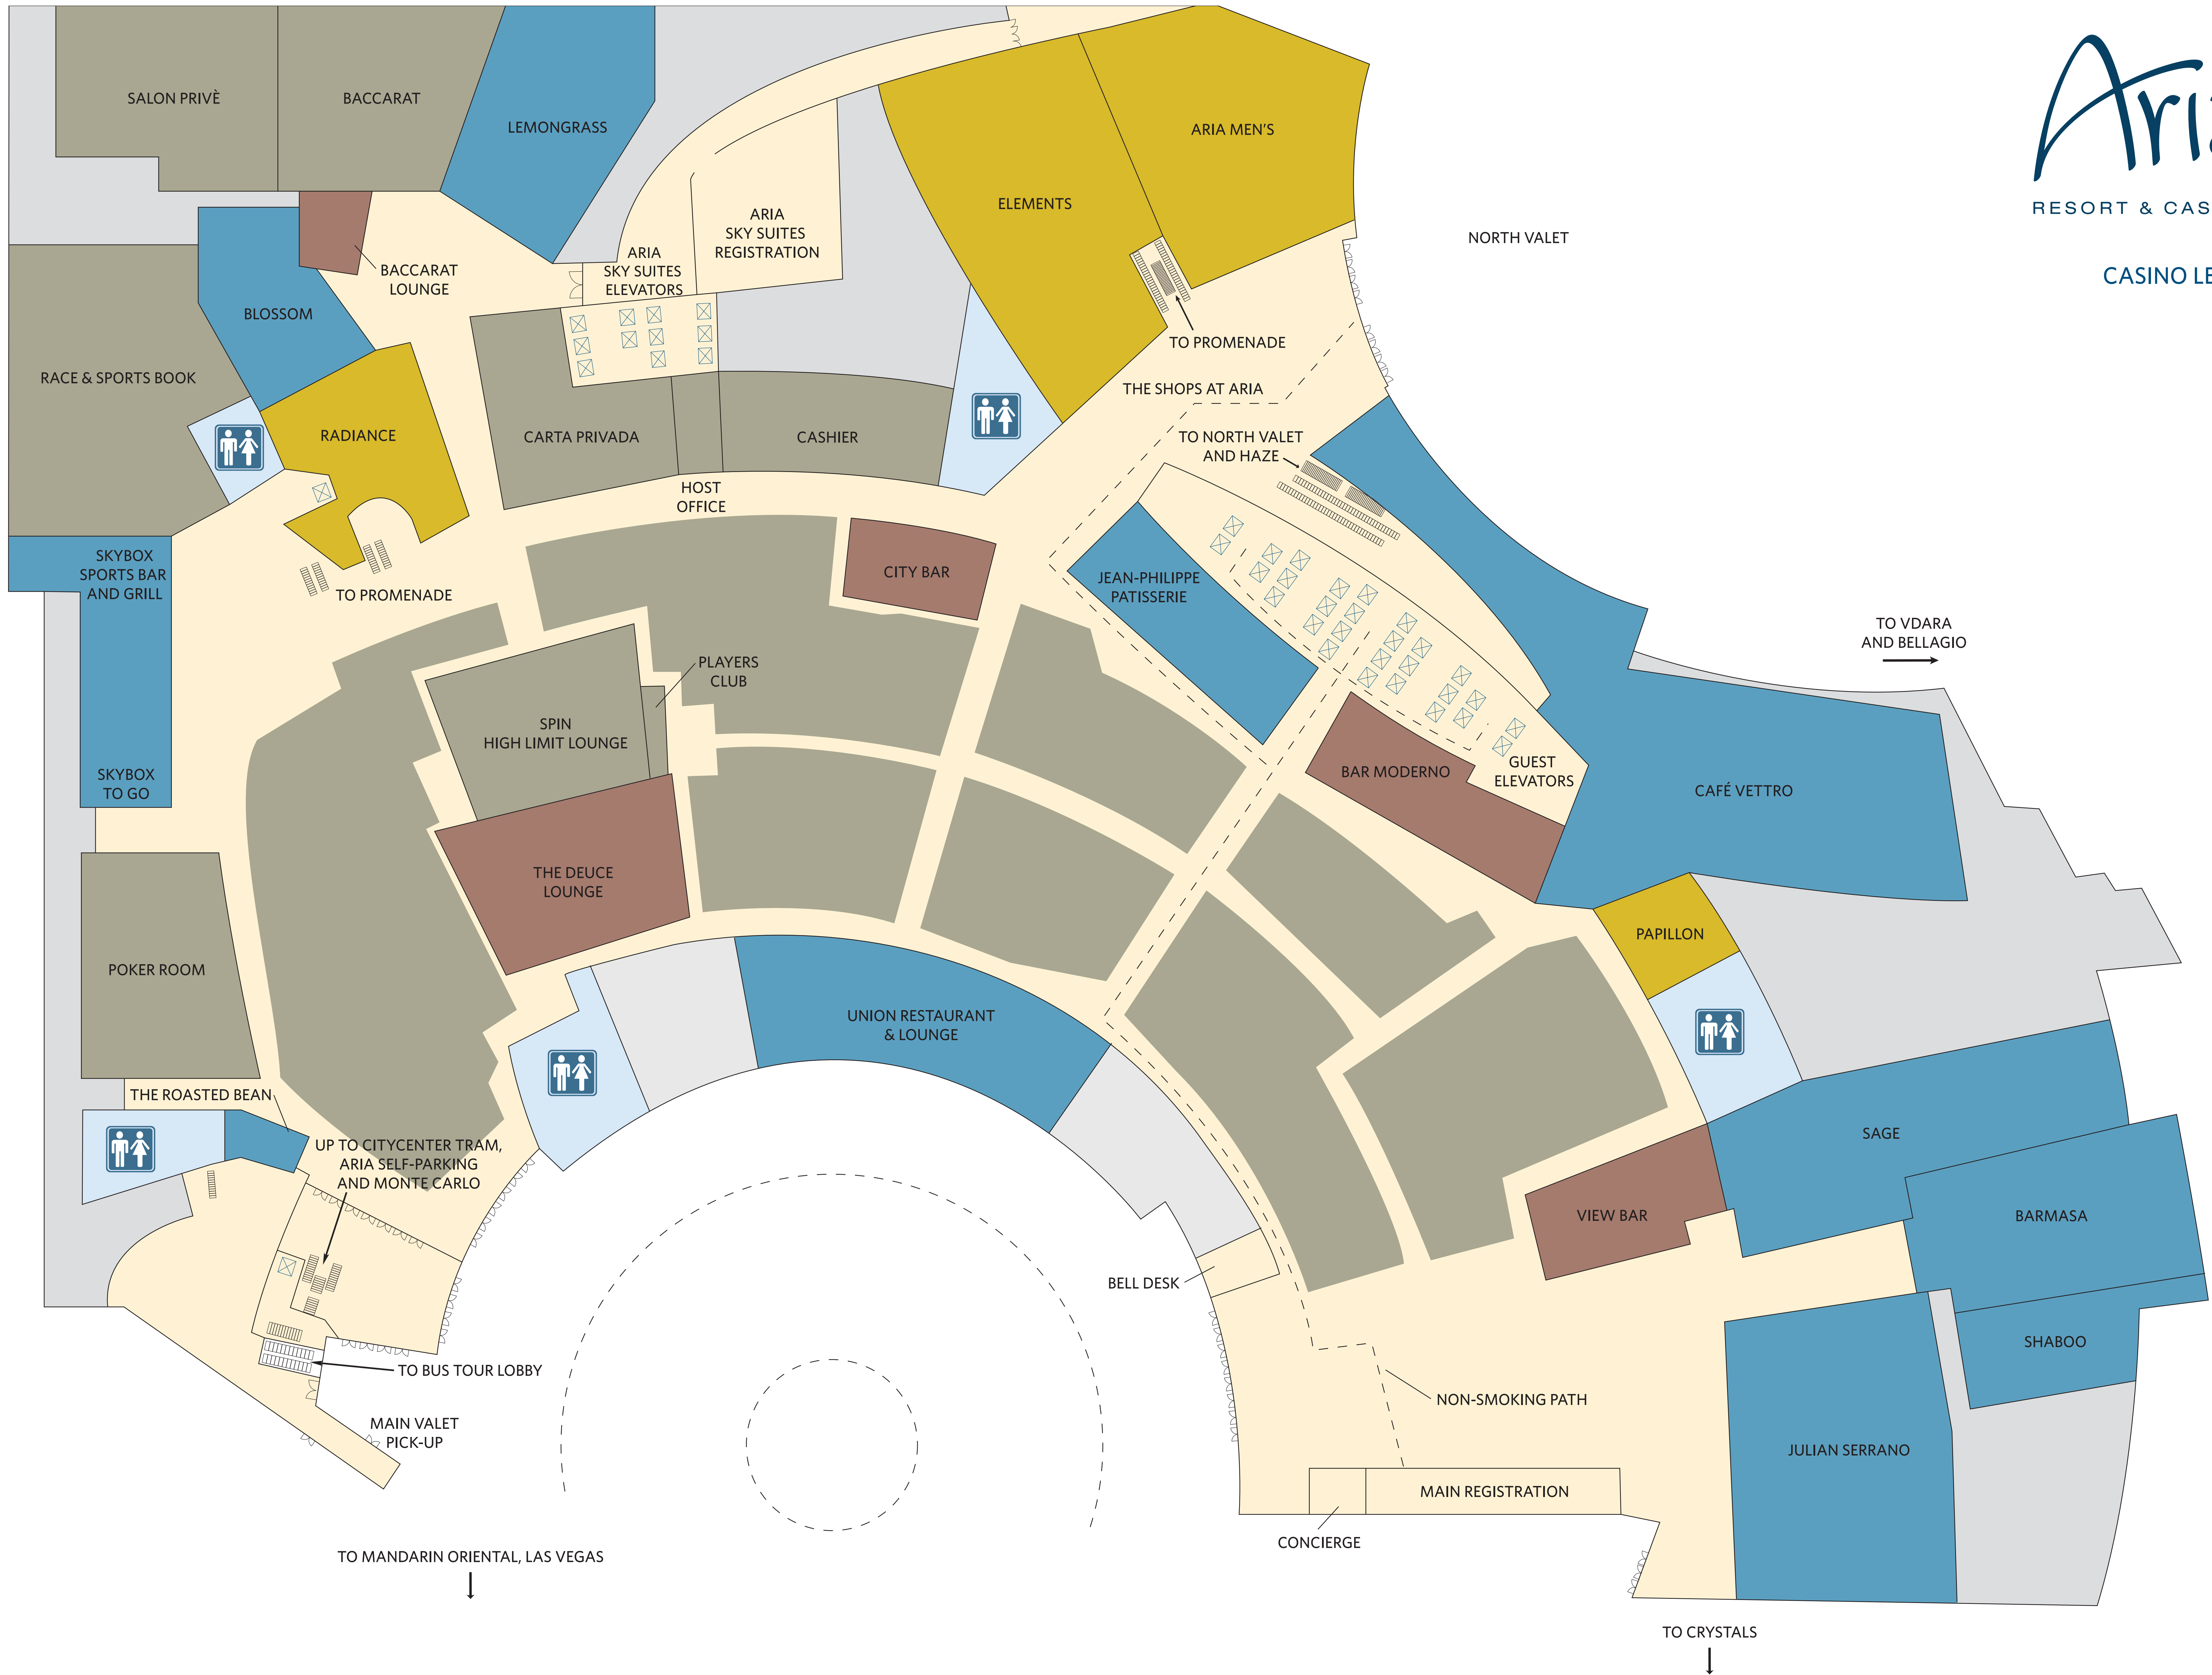

RESORT & CASINO

CASINO LEVEL

- PUBLIC THOROUGHFARE
- CASINO AND RACE & SPORTS BOOK (MUST BE 21 YEARS OF AGE TO ENTER THESE AREAS)
- SPA, SALON, FITNESS CENTER
- SHOPS AND BOUTIQUES
- RESTAURANTS
- BARS AND LOUNGES
- CONVENTION CENTER
- THEATER, BOX OFFICE AND ARCADE
- NON-SMOKING PATH

- PUBLIC THOROUGHFARE
- CASINO AND RACE & SPORTS BOOK  
(MUST BE 21 YEARS OF AGE TO ENTER THESE AREAS)
- SPA, SALON, FITNESS CENTER
- SHOPS AND BOUTIQUES
- RESTAURANTS
- BARS AND LOUNGES
- CONVENTION CENTER
- THEATER, BOX OFFICE AND ARCADE
- NON-SMOKING PATH